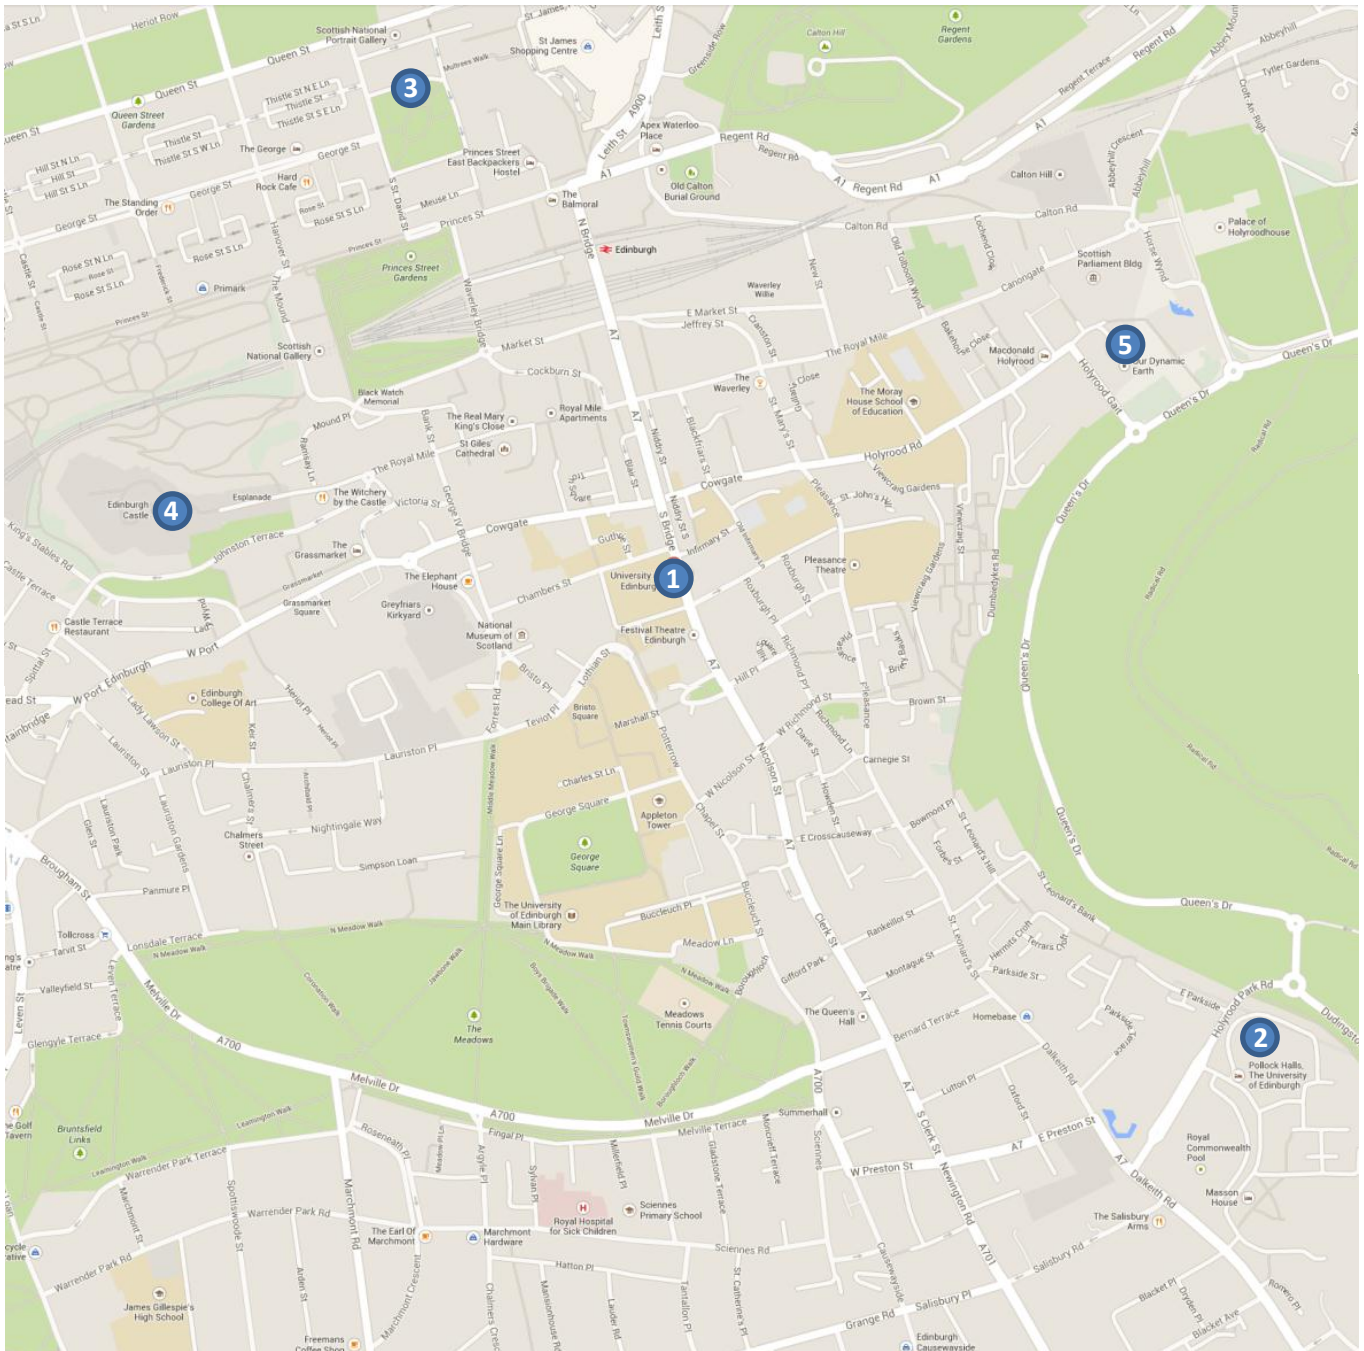

BEAUTY 2014

(1) **Conference venue** - Playfair Library, Old College, South Bridge, EH8 9YL

(2) **Accommodation** – Pollock Halls, 18 Holyrood Park Rd, EH16 5AY
(Holland House, Masson House, Salisbury Green Hotel)

(2) **Whisky Tasting** - Kirkland Suite, Pollock Halls, 18 Holyrood Park Rd, EH16 5AY

(3) Social Excursion **bus & boat tour** – St Andrew's Square, EH2 2AD

(4) Social Excursion **Castle & walking tour** – Edinburgh Castle, Castlehill, EH1 2NG

(5) **Conference dinner** – Our Dynamic Earth, 112-116 Holyrood Gait, EH8 8AS